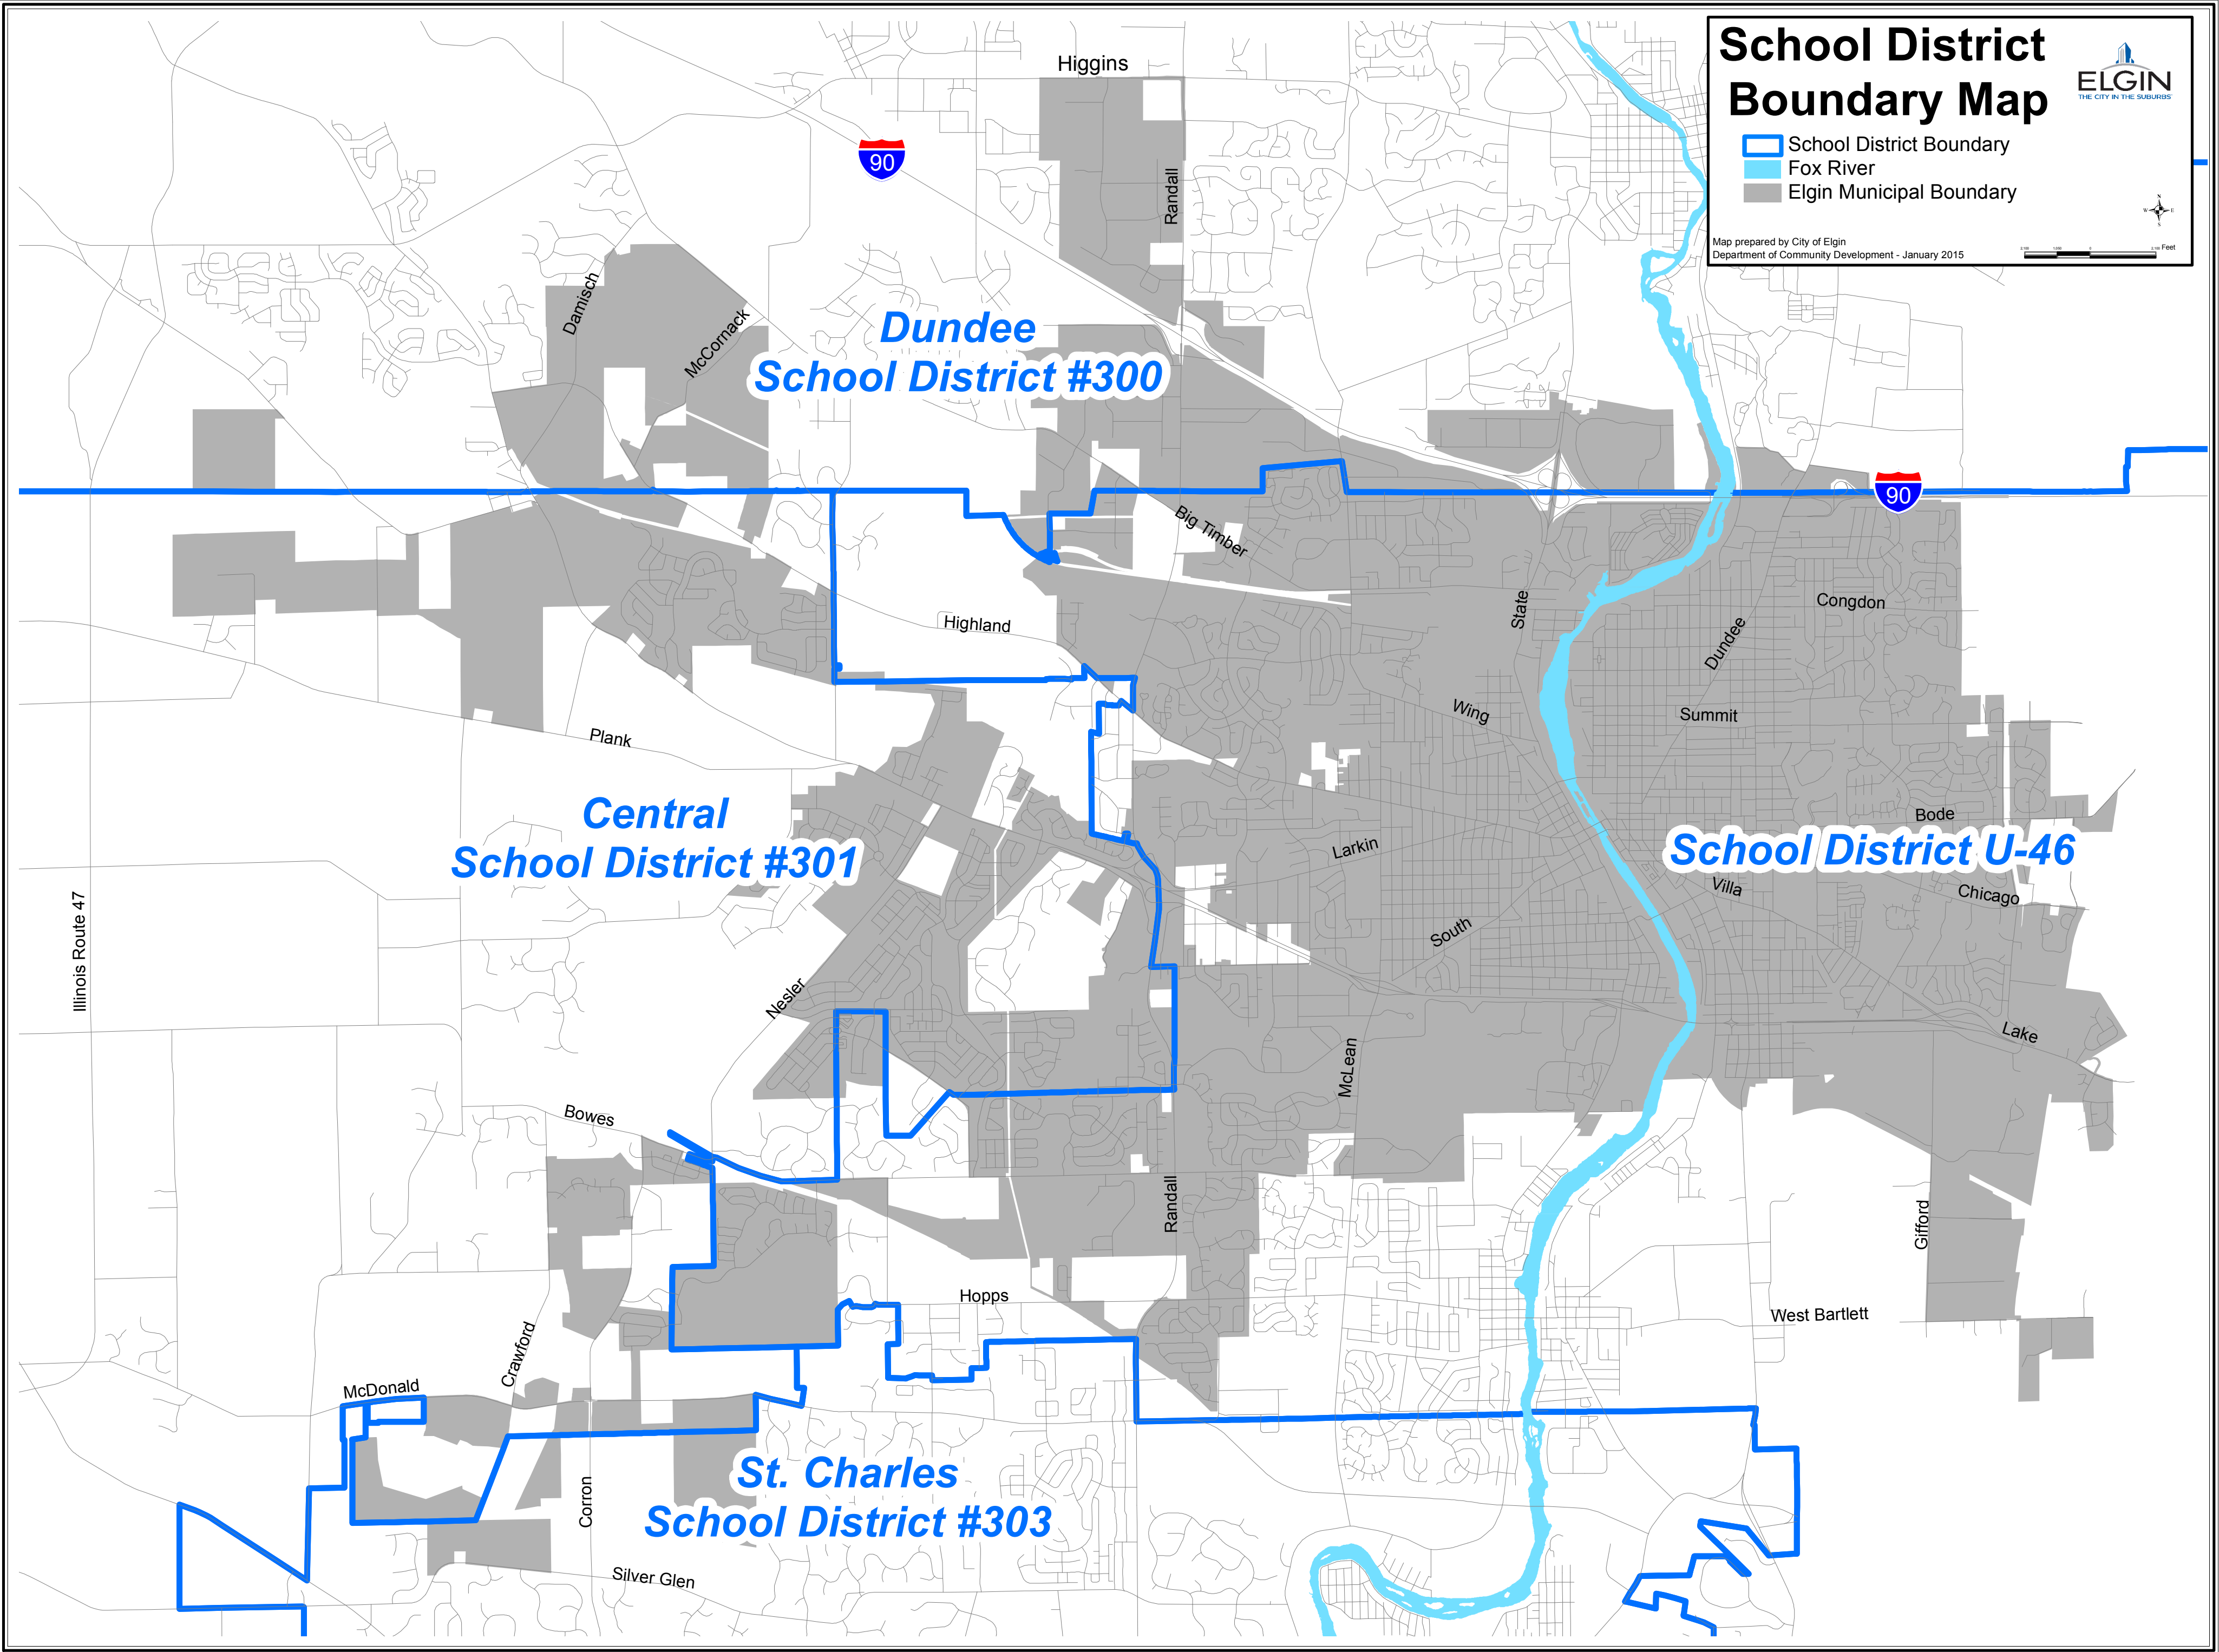

School District Boundary Map

- School District Boundary
- Fox River
- Elgin Municipal Boundary

Map prepared by City of Elgin
Department of Community Development - January 2015

**Dundee
School District #300**

**Central
School District #301**

School District U-46

**St. Charles
School District #303**

Illinois Route 47