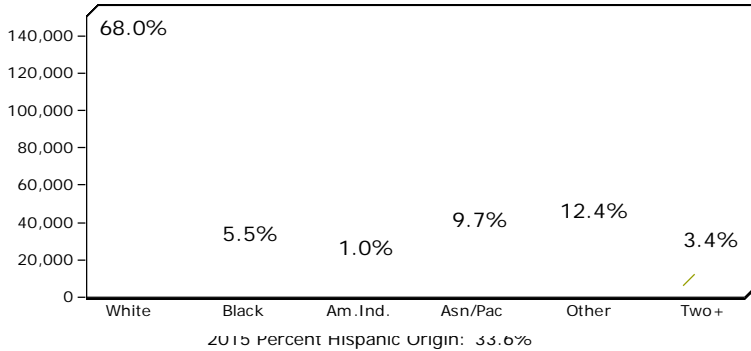

# Graphic Profile

Elgin, Illinois, United States  
 Ring: 3 mile radius

Latitude: 42.03725  
 Longitude: -88.28119

2015 Population by Race

2015 Population by Age

Households

2015 Home Value

2015-2020 Annual Growth Rate

Household Income

Source: U.S. Census Bureau, Census 2010 Summary File 1. Esri forecasts for 2015 and 2020.

# Graphic Profile

Elgin, Illinois, United States  
 Ring: 5 mile radius

Latitude: 42.03725  
 Longitude: -88.28119

2015 Population by Race

2015 Population by Age

Households

2015 Home Value

2015-2020 Annual Growth Rate