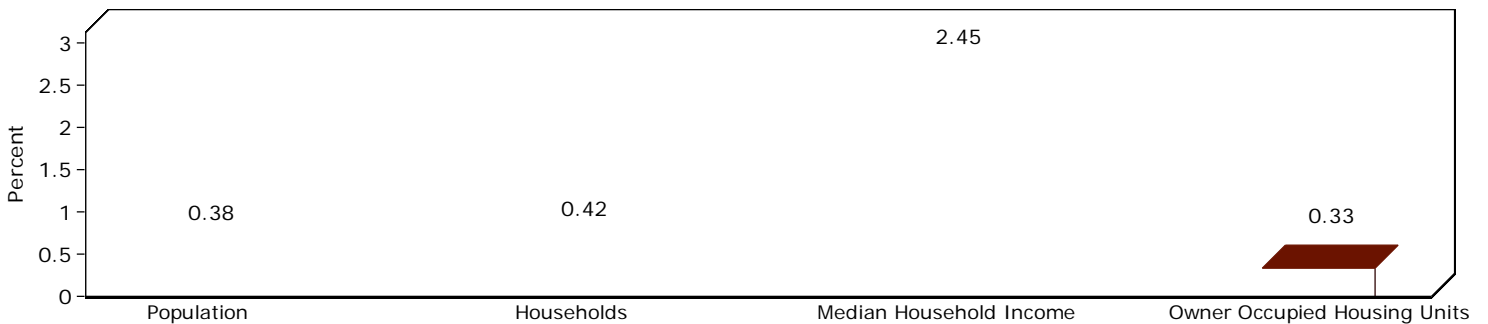

# Graphic Profile

Elgin, Illinois, United States  
 Ring: 5 mile radius

Latitude: 42.03725  
 Longitude: -88.28119

2015 Population by Race

2015 Population by Age

Households

2015 Home Value

2015-2020 Annual Growth Rate