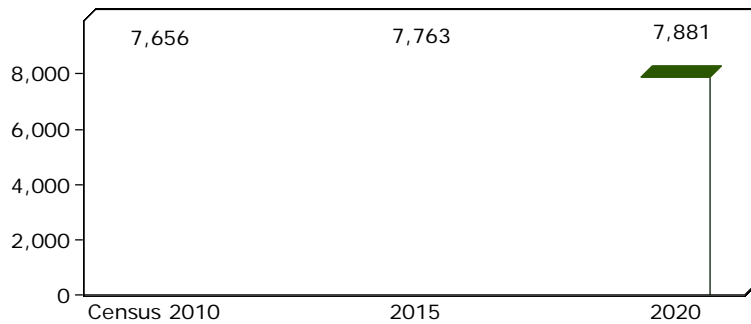

# Graphic Profile

Elgin, Illinois, United States  
 Ring: 1 mile radius

Latitude: 42.03725  
 Longitude: -88.28119

2015 Population by Race

2015 Percent Hispanic Origin: 64.8%

2015 Population by Age

Households

2015 Home Value

2015-2020 Annual Growth Rate

Household Income

Source: U.S. Census Bureau, Census 2010 Summary File 1. Esri forecasts for 2015 and 2020.

# Graphic Profile

Elgin, Illinois, United States  
 Ring: 3 mile radius

Latitude: 42.03725  
 Longitude: -88.28119

2015 Population by Race

2015 Population by Age

Households

2015 Home Value

2015-2020 Annual Growth Rate

# Graphic Profile

Elgin, Illinois, United States  
 Ring: 5 mile radius

Latitude: 42.03725  
 Longitude: -88.28119

2015 Population by Race

2015 Population by Age

Households

2015 Home Value

2015-2020 Annual Growth Rate