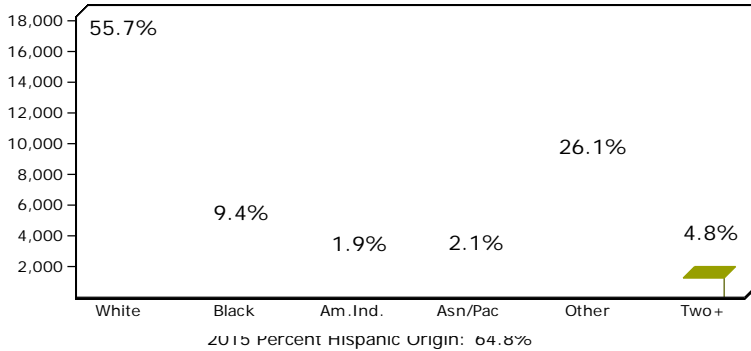

# Graphic Profile

Elgin, Illinois, United States  
 Ring: 1 mile radius

Latitude: 42.03725  
 Longitude: -88.28119

2015 Population by Race

2015 Percent Hispanic Origin: 64.8%

2015 Population by Age

Households

# Graphic Profile

Elgin, Illinois, United States  
 Ring: 3 mile radius

Latitude: 42.03725  
 Longitude: -88.28119

2015 Population by Race

2015 Population by Age

Households

2015 Home Value

2015-2020 Annual Growth Rate