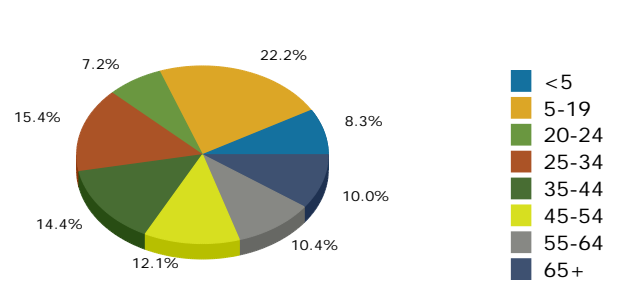

# Graphic Profile

Elgin, Illinois, United States  
 Ring: 3 mile radius

Latitude: 42.03725  
 Longitude: -88.28119

2015 Population by Race

2015 Population by Age

Households

2015 Home Value

2015-2020 Annual Growth Rate