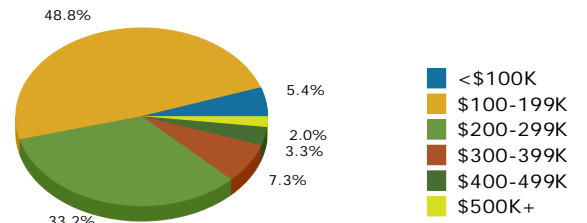

# Graphic Profile

Elgin, Illinois, United States  
 Ring: 3 mile radius

Latitude: 42.03725  
 Longitude: -88.28119

2015 Population by Race

2015 Population by Age

Households

2015 Home Value

2015-2020 Annual Growth Rate