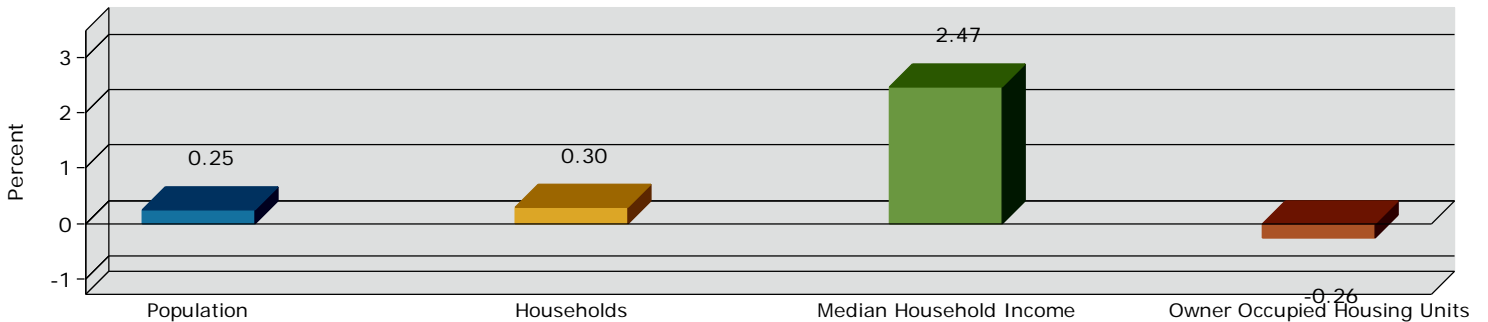

2015-2020 Annual Growth Rate