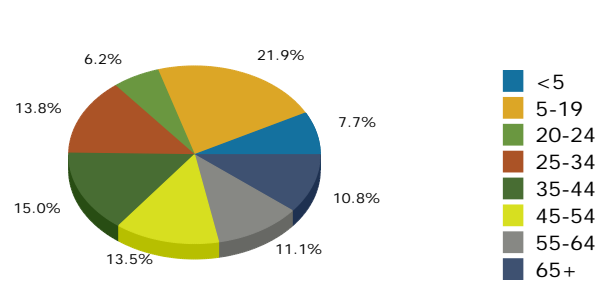

# Graphic Profile

Elgin, Illinois, United States  
 Ring: 5 mile radius

Latitude: 42.03725  
 Longitude: -88.28119

2015 Population by Race

2015 Population by Age

Households

2015 Home Value

2015-2020 Annual Growth Rate