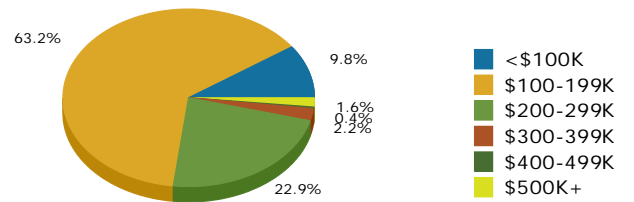

2015 Home Value