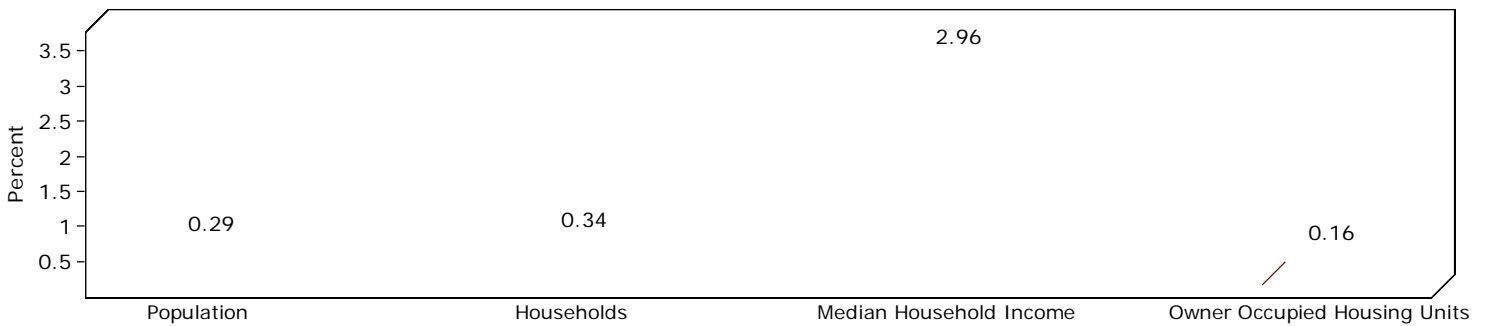

# Graphic Profile

Elgin, Illinois, United States  
 Ring: 3 mile radius

Latitude: 42.03725  
 Longitude: -88.28119

2015 Population by Race

2015 Population by Age

Households

2015 Home Value

2015-2020 Annual Growth Rate

# Graphic Profile

Elgin, Illinois, United States  
 Ring: 5 mile radius

Latitude: 42.03725  
 Longitude: -88.28119

2015 Population by Race

2015 Population by Age

Households

2015 Home Value

2015-2020 Annual Growth Rate