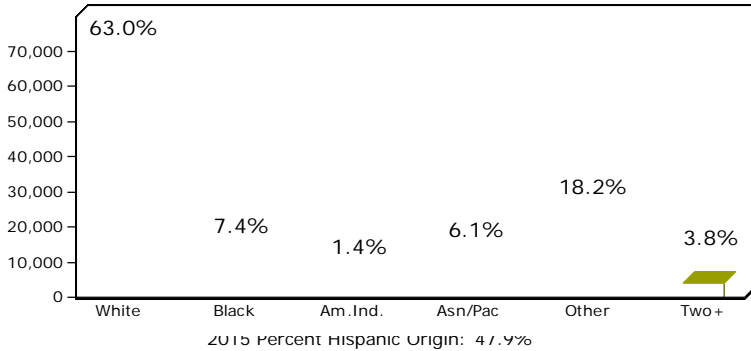

# Graphic Profile

Elgin, Illinois, United States  
 Ring: 1 mile radius

Latitude: 42.03725  
 Longitude: -88.28119

2015 Population by Race

2015 Percent Hispanic Origin: 64.8%

2015 Population by Age

Households

# Graphic Profile

Elgin, Illinois, United States  
 Ring: 3 mile radius

Latitude: 42.03725  
 Longitude: -88.28119

2015 Population by Race

2015 Population by Age

Households

2015 Home Value

2015-2020 Annual Growth Rate