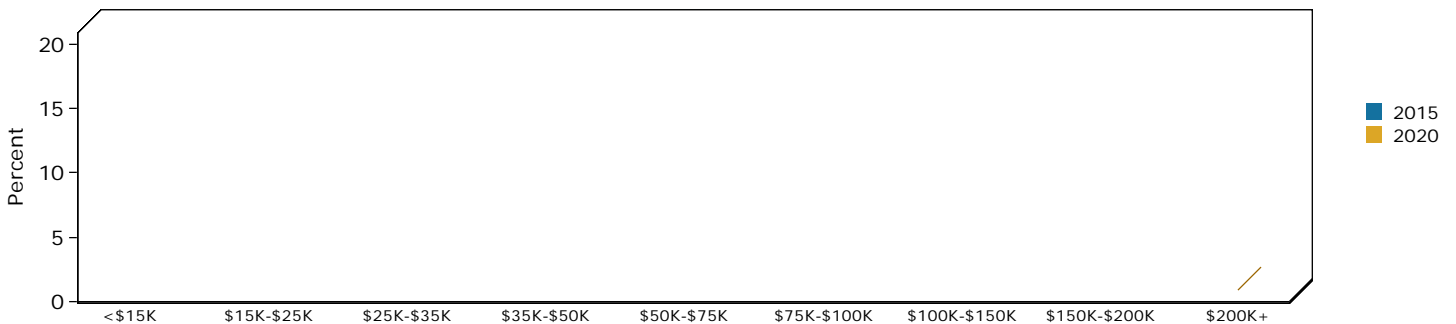

# Graphic Profile

Elgin, Illinois, United States  
 Ring: 1 mile radius

Latitude: 42.03725  
 Longitude: -88.28119

2015 Population by Race

2015 Percent Hispanic Origin: 64.8%

2015 Population by Age

Households

2015 Home Value

2015-2020 Annual Growth Rate

Household Income

Source: U.S. Census Bureau, Census 2010 Summary File 1. Esri forecasts for 2015 and 2020.

# Graphic Profile

Elgin, Illinois, United States  
 Ring: 3 mile radius

Latitude: 42.03725  
 Longitude: -88.28119

2015 Population by Race

2015 Population by Age

Households

2015 Home Value

2015-2020 Annual Growth Rate