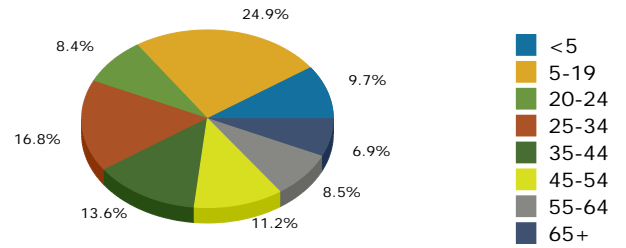

# Graphic Profile

Elgin, Illinois, United States  
 Ring: 1 mile radius

Latitude: 42.03725  
 Longitude: -88.28119

2015 Population by Race

2015 Percent Hispanic Origin: 64.8%

2015 Population by Age

Households

# Graphic Profile

Elgin, Illinois, United States  
 Ring: 3 mile radius

Latitude: 42.03725  
 Longitude: -88.28119

2015 Population by Race

2015 Population by Age

Households

2015 Home Value

2015-2020 Annual Growth Rate