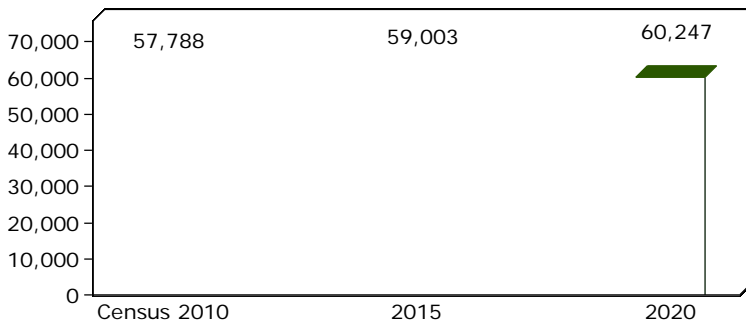

# Graphic Profile

Elgin, Illinois, United States  
 Ring: 3 mile radius

Latitude: 42.03725  
 Longitude: -88.28119

2015 Population by Race

2015 Population by Age

Households

2015 Home Value

2015-2020 Annual Growth Rate

Household Income

Source: U.S. Census Bureau, Census 2010 Summary File 1. Esri forecasts for 2015 and 2020.

# Graphic Profile

Elgin, Illinois, United States  
 Ring: 5 mile radius

Latitude: 42.03725  
 Longitude: -88.28119

2015 Population by Race

2015 Population by Age

Households

2015 Home Value

2015-2020 Annual Growth Rate