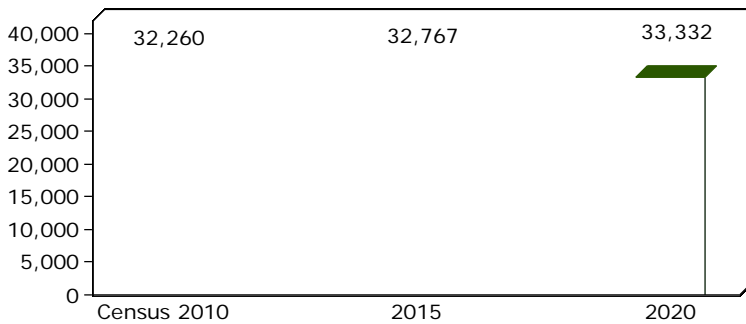

# Graphic Profile

Elgin, Illinois, United States  
 Ring: 3 mile radius

Latitude: 42.03725  
 Longitude: -88.28119

2015 Population by Race

2015 Population by Age

Households

2015 Home Value

2015-2020 Annual Growth Rate

# Graphic Profile

Elgin, Illinois, United States  
 Ring: 5 mile radius

Latitude: 42.03725  
 Longitude: -88.28119

2015 Population by Race

2015 Population by Age

Households

2015 Home Value

2015-2020 Annual Growth Rate