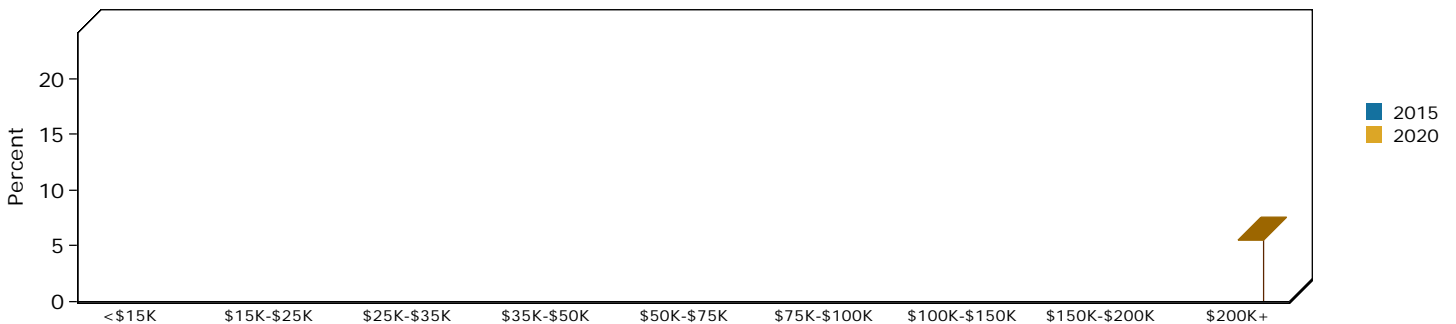

# Graphic Profile

Elgin, Illinois, United States  
 Ring: 5 mile radius

Latitude: 42.03725  
 Longitude: -88.28119

2015 Population by Race

2015 Population by Age

Households

2015 Home Value

2015-2020 Annual Growth Rate

Household Income

Source: U.S. Census Bureau, Census 2010 Summary File 1. Esri forecasts for 2015 and 2020.