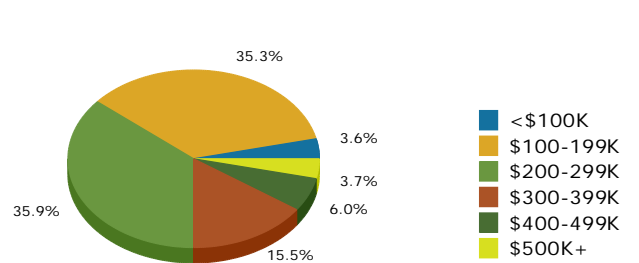

# Graphic Profile

Elgin, Illinois, United States  
 Ring: 5 mile radius

Latitude: 42.03725  
 Longitude: -88.28119

2015 Population by Race

2015 Population by Age

Households

2015 Home Value

2015-2020 Annual Growth Rate

Household Income

Source: U.S. Census Bureau, Census 2010 Summary File 1. Esri forecasts for 2015 and 2020.