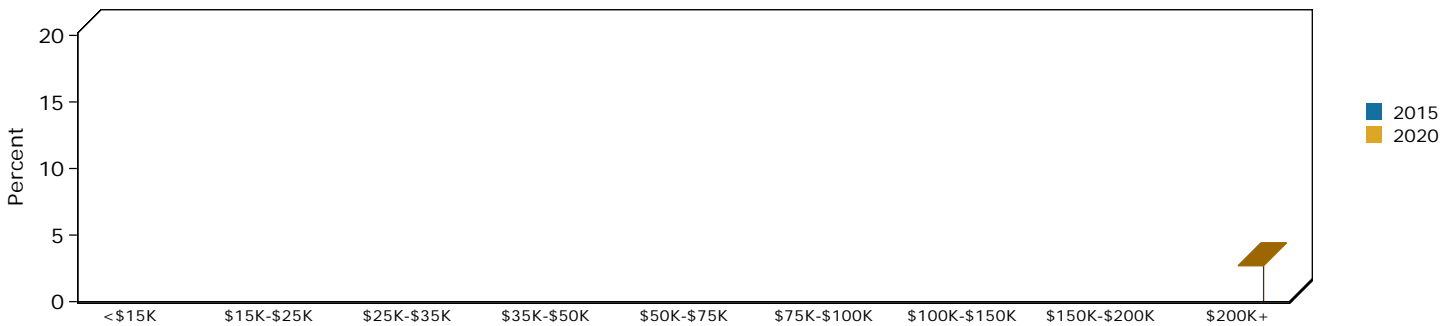

Household Income

Source: U.S. Census Bureau, Census 2010 Summary File 1. Esri forecasts for 2015 and 2020.